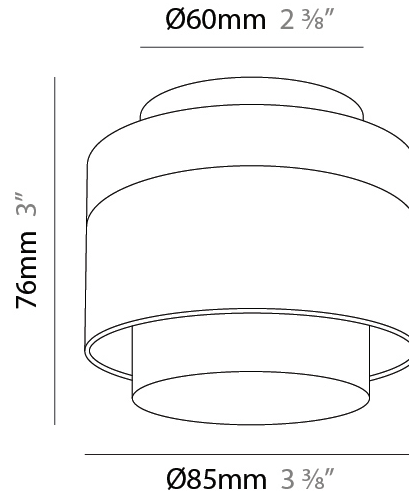

ZOOM SURFACE

A7200016-

base number   Color   Finish
Temperature   Options

1. To build a product code in our configurator select the specify button on the base model # product page
2. To build a manual product code on this datasheet choose from the options listed below in blue font and add the suffix to the base model #

GENERAL

Series: Zoom
Brand: Letroh
Division: Architectural
Mounting Type: Surface
Mounting Location: Ceiling
Subcategory: Downlight

PHYSICAL

Shape: Rectangle
Diameter (mm): 85
Diameter (in): 3 3/8
Height (mm): 76
Height (in): 3
Light Distribution: Adjustable / Downlight
Weight (kg): 0.38
Weight (lbs): 0.73
Fixture Finish: WHI / BLK
Fixture Material: Aluminum

ELECTRICAL

Lamp Type: LED (Zhaga Standard)
Input Wattage (W): 14.7
Total Output Wattage (W): 12.7
Dimming: Tri-Mode (Non-Dimming and Phase Dimming (120Vac only) and 0-10V Dimming)
Driver Included: No
Driver Location: Remote
Driver Type: Constant Current - Universal
Driver Class: Class 2
Housing: ENCP3
Input Voltage (V): 120 - 277
Constant Current (MA): 350

LED

Color Temperature (°K): 2700 / 3000
Max. Delivered Lumen (lm): 831 / 878
Nominal Lumen (lm): 1010 / 1068
CRI: >97 CRI
Lamp Life (hrs): 50000

OPTICAL

Optic°: 12 - 46
Adjustability: Tilting and rotating

RATINGS AND CERTIFICATIONS

Certified By: Certified for North American Standards
IP rating: IP20

PROJECT
TYPE
SPECIFIER
QUANTITY
DATE