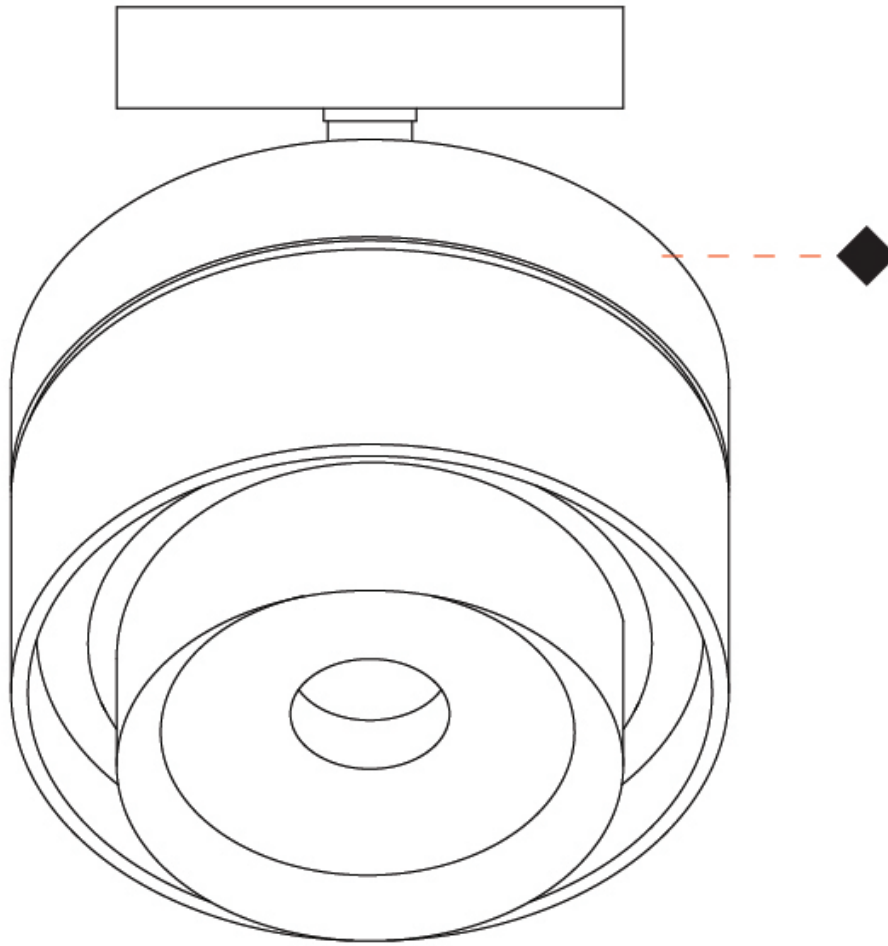

ZOOM SURFACE

A7200015-

PROJECT	_____
TYPE	_____
SPECIFIER	_____
QUANTITY	_____
DATE	_____

A