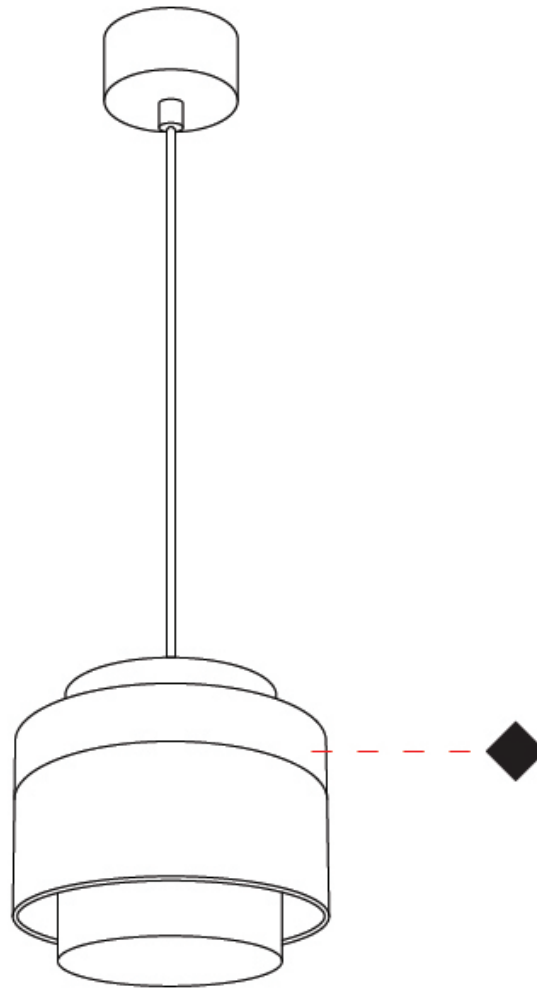

ZOOM SUSPENSION

A7100000-

PROJECT

TYPE

SPECIFIER

QUANTITY

DATE

A